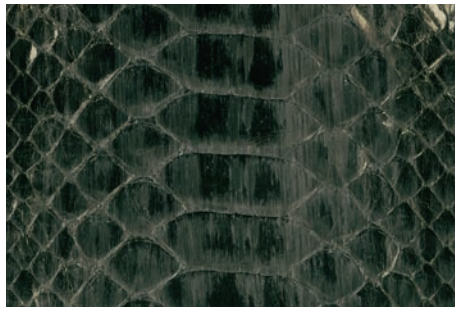

# Additional New Leathers

Ivory Pearl Genuine Python

Antique Green Genuine Python

Taupe Pearl Genuine Python

Blue Pearl Genuine Python

Anthracite Genuine Python

Charcoal Grey Genuine Eel Skin

Dark Taupe Croc