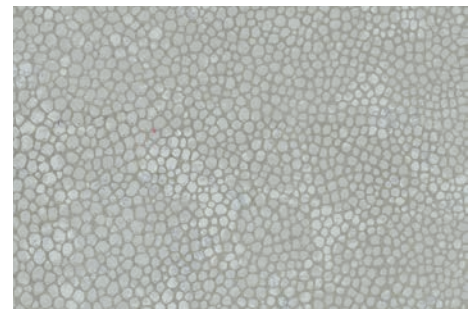

Dark Taupe King Croc

Taupe Glaze Houndstooth

Cream and Silver Snake

Taupe and Silver Fine Corduroy

Silver Hammered Stingray

Pewter Hammered Stingray

Faux Snake Black

Olive Green Faux Shagreen