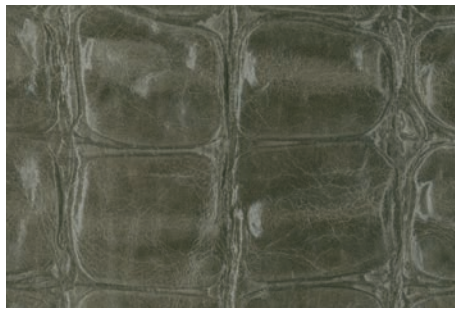

# Additional New Leathers

Ivory Pearl Genuine Python

Antique Green Genuine Python

Taupe Pearl Genuine Python

Blue Pearl Genuine Python

Anthracite Genuine Python

Charcoal Grey Genuine Eel Skin

Dark Taupe Croc