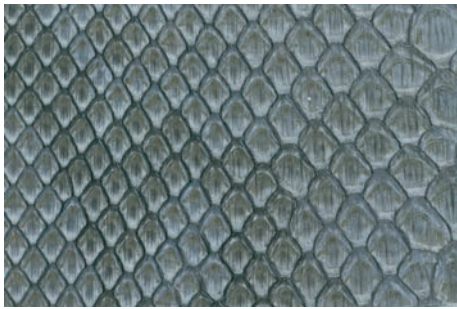

# Additional New Leathers

Ivory Pearl Genuine Python

Antique Green Genuine Python

Taupe Pearl Genuine Python

Blue Pearl Genuine Python

Anthracite Genuine Python

Charcoal Grey Genuine Eel Skin

Dark Taupe Croc

Dark Taupe King Croc

Taupe Glaze Houndstooth

Cream and Silver Snake

Taupe and Silver Fine Corduroy

Silver Hammered Stingray

Pewter Hammered Stingray

Faux Snake Black

Olive Green Faux Shagreen