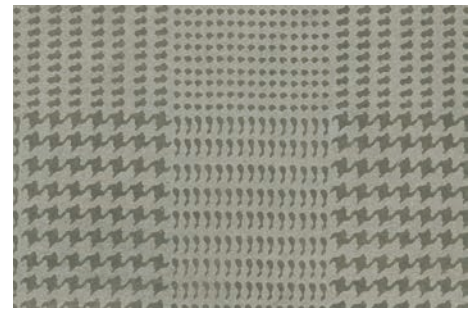

Charcoal Grey Genuine Eel Skin