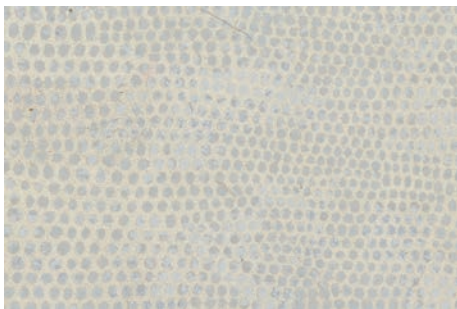

Dark Taupe Croc