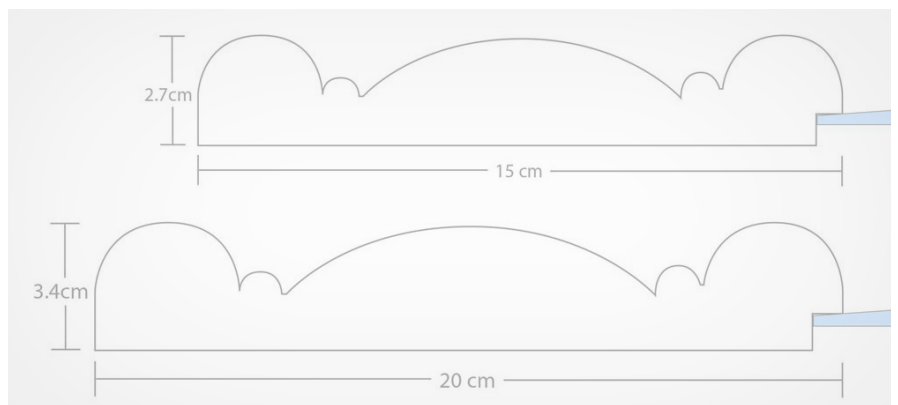

SIMPSONS

L O N D O N

S A T U R N

STANDARD DIAMETER 90CM OR 120CM

BESPOKE SIZES AVAILABLE

SIMPSONS, G2 DESIGN CENTRE EAST, CHELSEA HARBOUR, LONDON SW10 OXF

+44(0)207 352 0397 | SIMPSONSLONDON.COM