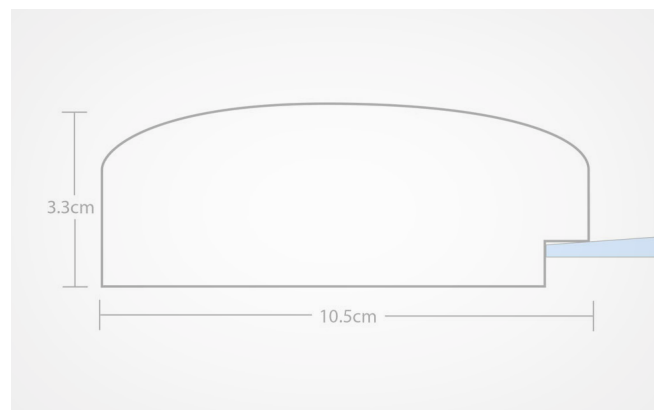

## R O U N D S A X O N W R A P

STANDARD DIAMETER 90CM OR 120CM

BESPOKE SIZES AVAILABLE

SIMPSONS, G2 DESIGN CENTRE EAST, CHELSEA HARBOUR, LONDON SW10 OXF

+44(0)207 352 0397 | [SIMPSONSLONDON.COM](http://SIMPSONSLONDON.COM)